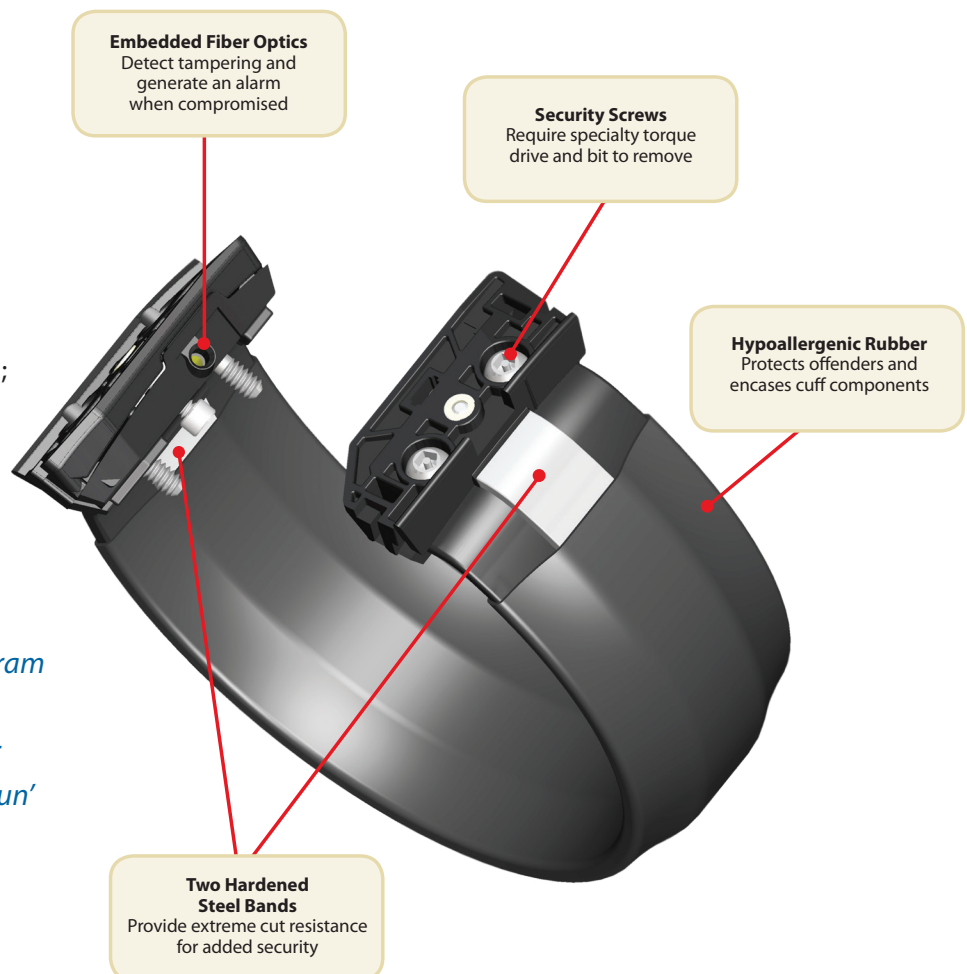

SecureAlert's patent pending SecureCuff™ is the only security cuff in the industry specifically made for high-risk offenders. It has encased, hardened steel bands designed to be highly cut resistant and provide officers an additional 10-15 minutes to be on-site before an offender can abscond. The SecureCuff™ includes a fiber-optic technology strap for tampering notification and specialized security screws to secure the strap to the device. The SecureCuff™ solution helps address the critical "strap cut" issue so prevalent in juveniles and high-risk adult offenders. It serves to significantly reduce the number of officer response hours attempting to locate offenders who have absconded and is not offered by any other offender monitoring company.

SecureCuff™ Specifications

- ▲ **Encased, Hardened Steel Bands:** each hardened steel band is 1/2" wide and 1/16" thick
- ▲ **Anti-Tamper Features:** extreme cut-resistant, dual steel bands; embedded fiber optics; security screws for installation/removal
- ▲ **Sizing:** measurement tool provided; multiple, pre-cut sizes available
- ▲ **GPS Device:** utilized with ReliAlert™ and ReliAlert™XC

"The reliability of the SecureCuff™ provides peace of mind for our program and the community; and avoids the uncertainty that a defendant's spur of the moment decision to 'cut and run' is no longer an available choice."

–Dennis Johnson, Co-Director
Alaska Pretrial Services

SECUREALERT
Reliability. Peace of Mind.

Call 1.866.451.6141 or visit www.securealert.com for more information