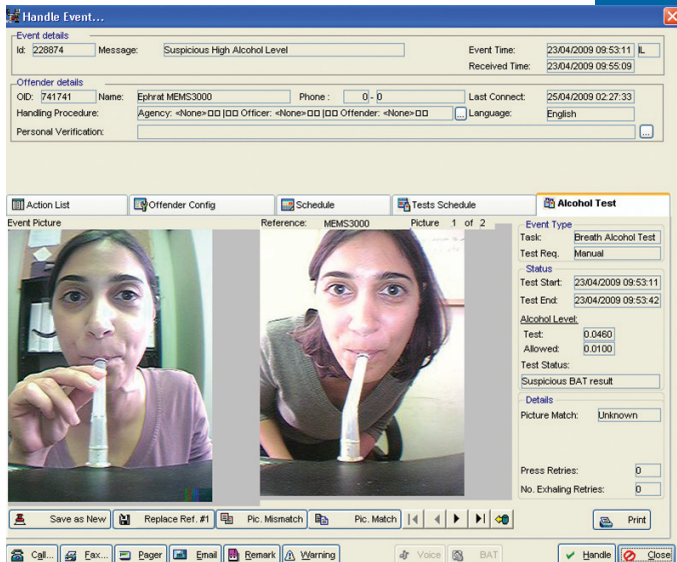

TrueDetect™ Alcohol Monitoring Breath Alcohol Testing Device

The MEMS3000 is manufactured by ElmoTech and is a highly efficient alcohol monitoring system, integrating breath alcohol testing, color picture identity verification and optional (MEMS3000 VBR) radio frequency presence monitoring into a single home unit. The Remote Breath Alcohol Testing capability of the MEMS3000 enables monitoring of extensive caseloads with high availability and accuracy, while easing the strain on limited human resources. The MEMS3000 has been designed to be extremely flexible with respect to the level of supervision the system can provide, as well as the subject information that is collected and maintained for management reporting purposes. The level of electronic surveillance imposed on an individual can be easily adjusted by simply adding an RF module and by increasing or decreasing the number of breath alcohol tests required for each day.

Electro-Chemical Breath Alcohol Tester (BAT) provides agencies with immediate, highly accurate alcohol consumption assessments by analyzing deep lung samples; achieving an accuracy rate of +/- 5% relative to the actual alcohol level. The sensor offers standard results common to other police and law enforcement alcohol measuring appliances.

Visual Color Picture Identification ensures verification of offender by taking a color picture while the test is performed, which is then compared to the reference picture – greatly reducing the opportunity for offenders to defeat the system.

MEMS3000 Operational Concept

1. Upon enrollment, testing schedules are downloaded
2. When prompted by the unit, offender follows testing instructions
3. Offender blows into straw—picture identity verification is done automatically
4. Test results are sent to the monitoring center, automatic re-tests upon positive results